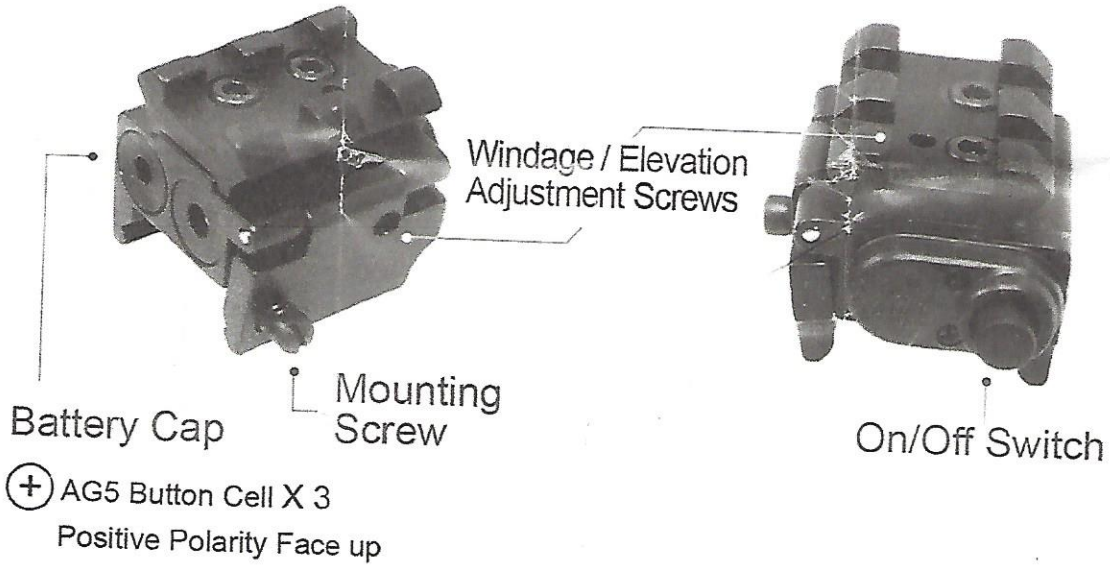

# Mini Red Laser Instruction

- Versatile design
- Fits Weaver/Picatinny Rail

⊕ AG5 Button Cell X 3  
Positive Polarity Face up

\*\* Avoid direct eye exposure